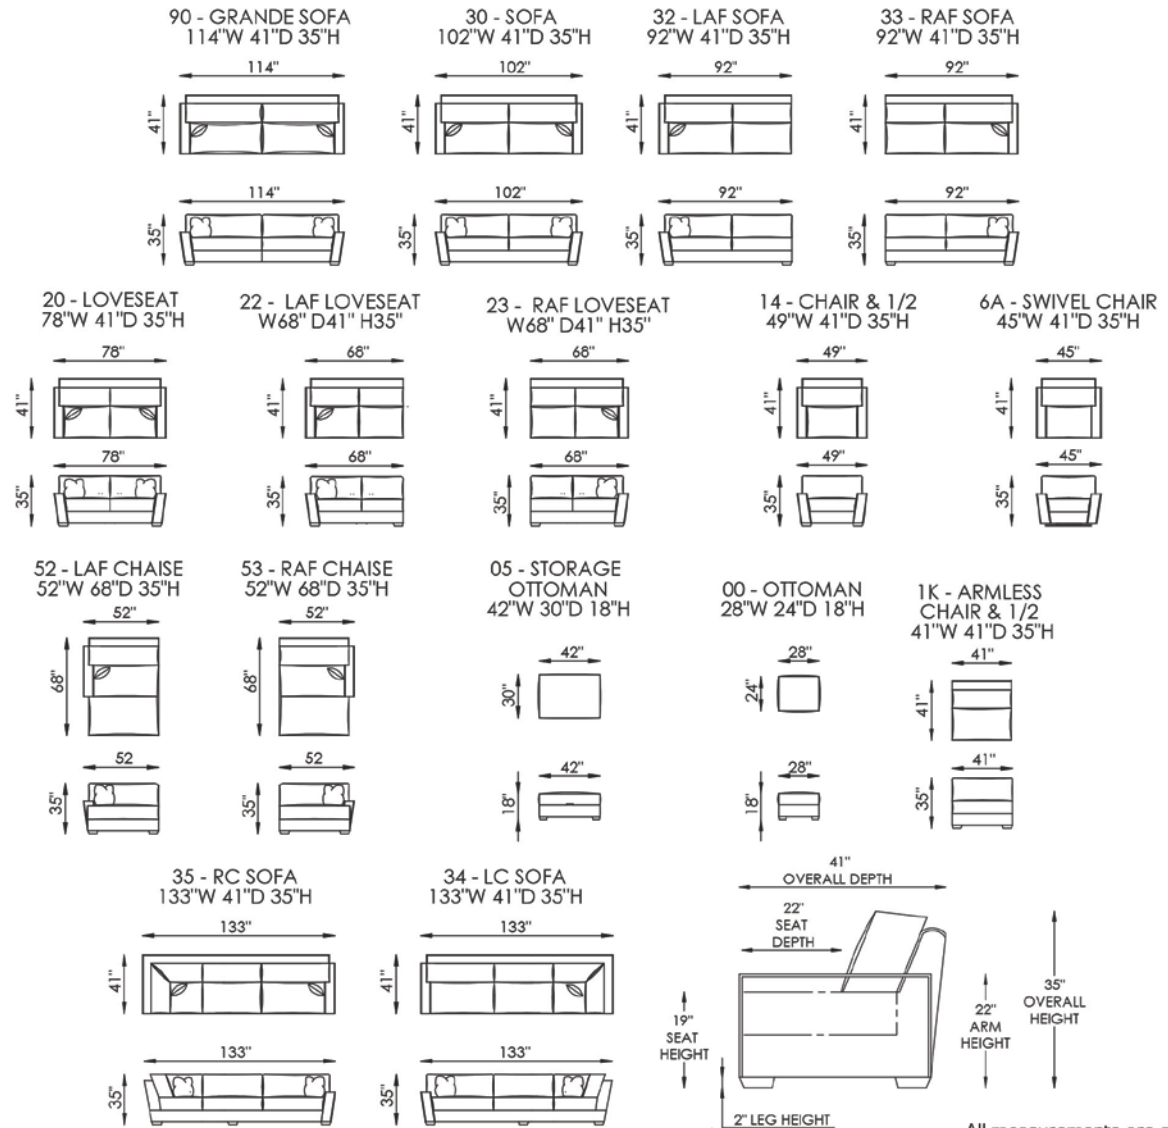

The City Cowboy Collection

As shown: 3D Sofa
Leather: Coachella w/ 2 tone Whipstitch #7.
Color: Tan.
100% top grain leather.

Spring System: Tempered steel coil spring drop in unit.

Backs: Feather/down/polyester blend in feather proof cotton ticking that is channeled to prevent bunching.

Seats: Individually pocketed coil springs encased in high-resiliency foam, wrapped in feather/down/polyester blend envelopes that are channeled to prevent bunching.

Frame: Combination of Hardwood/furniture grade laminate frame - corner blocked, glued & joined.

Notes: 90/30/20/34/35 Come with 2 leather pillows each. 53/52/33/32/23/22 Come with one leather pillow each.

The City Cowboy Collection

SKU	Product
90	Grande Sofa
30	Sofa
20	Love seat
14	Chair & 1/2
1K	Armless Chair & 1/2
6A	Swivel Chair
05	Storage Ottoman
00	Ottoman
32	LAF Sofa
33	RAF Sofa
22	LAF Loveseat
23	RAF Loveseat
34	RC Sofa
35	LC Sofa
52	LAF Chaise
53	RAF Chaise

All measurements are approximate.