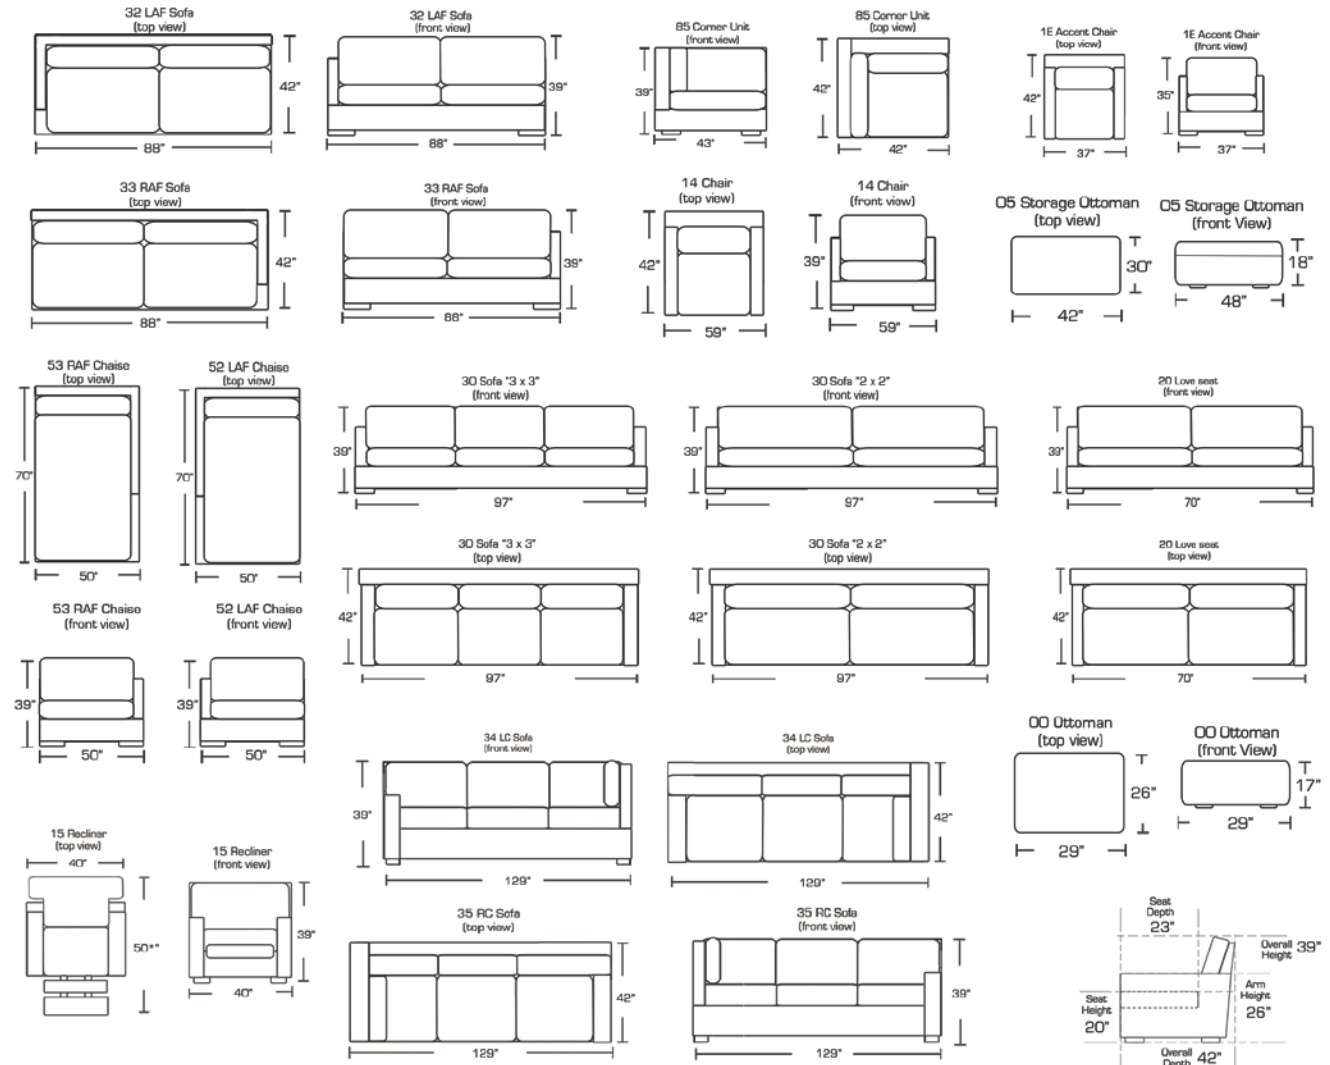

**Backs:** Feather/down/polyester blend in feather proof cotton ticking that is channeled to prevent bunching.

**Seats:** Individually pocketed coil springs encased in high-resiliency foam, wrapped in feather/down/polyester blend, in envelopes that are channeled to prevent bunching.

# The Stafford Collection

SKU	Product
34	LC Sofa
35	RC Sofa
32	LAF Sofa
33	RAF Sofa
52	LAF Chaise
53	RAF Chaise
85	Corner Unit
30	Sofa
20	Love seat
15	Recliner
14	Chair & 1/2
1E	Accent Chair
05	Storage Ottoman
00	Ottoman

All measurements are approximate.