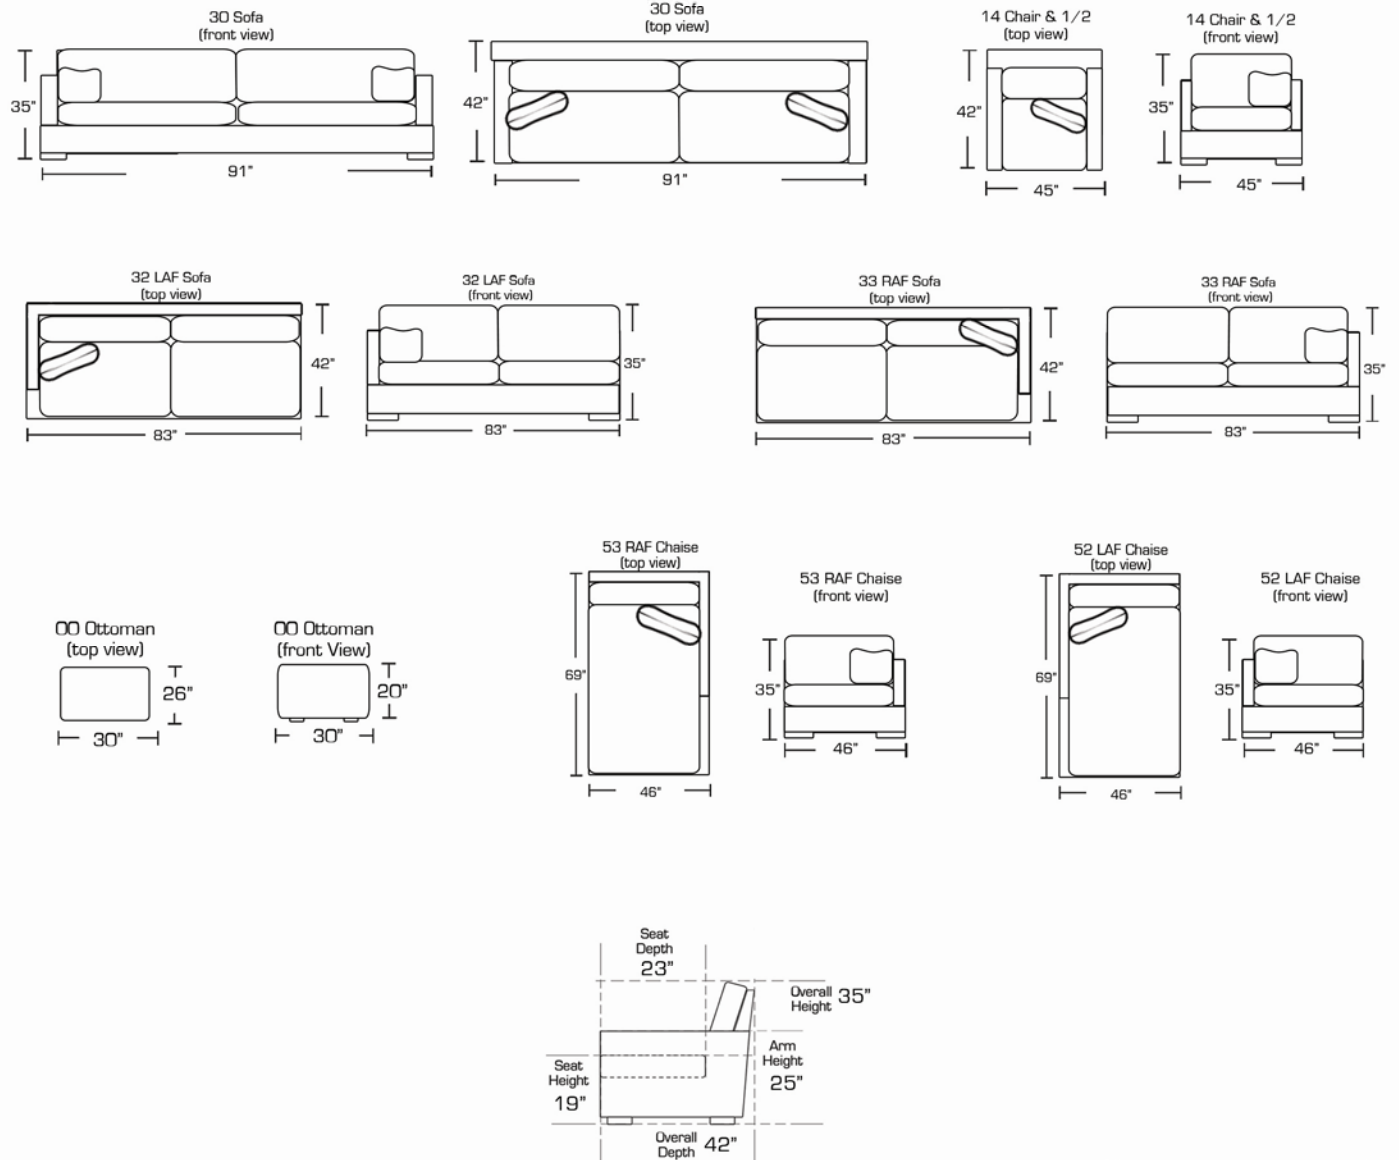

The Crossroads Collection

SKU	Product
33	RAF Sofa
32	LAF Sofa
53	RAF Chaise
52	LAF Chaise
30	Sofa
14	Chair & 1/2
00	Ottoman

All measurements are approximate.